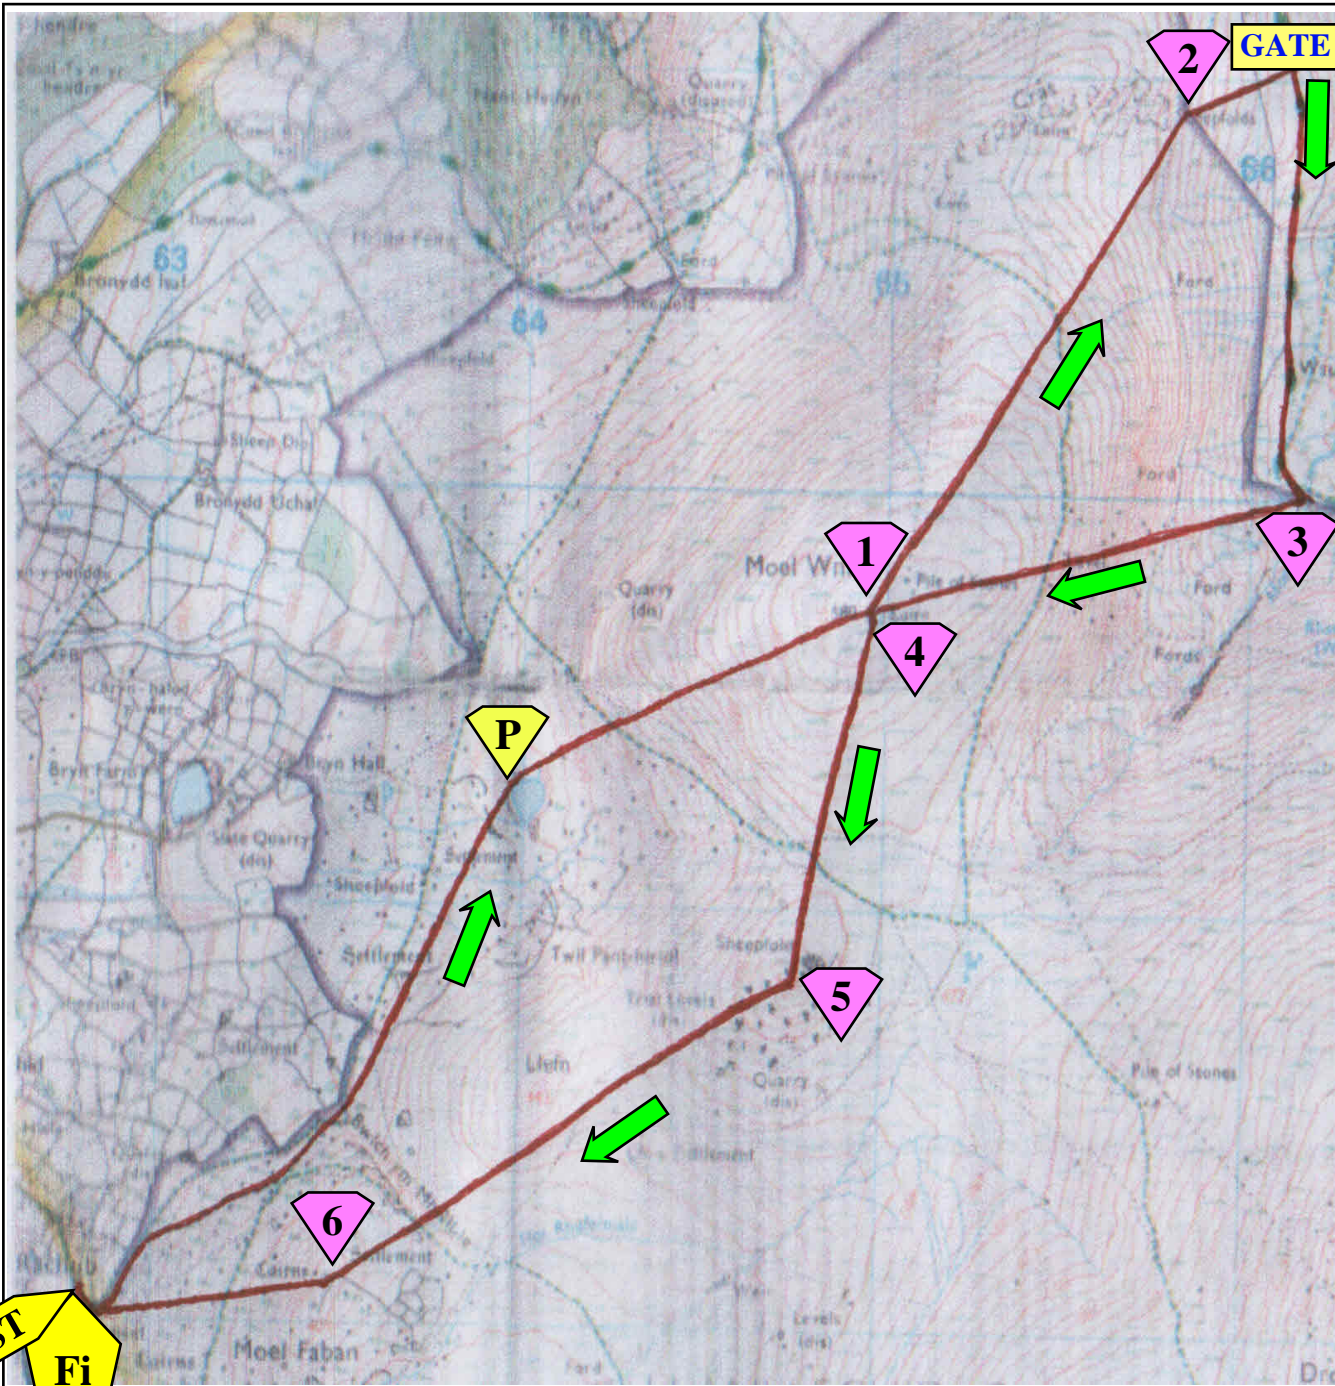

Moel Wnion, Sat. 13th March, 2010. 1-00pm Race Start

START, SH627681.

Godfrey

Pedr at tarn

Pete E. CP1, SH649697.

Dave S. CP2, SH657709.

Postie. CP3, SH662701.

Pete E. CP4, SH649697.

Al. CP5, SH647688.

Rhian. CP6, SH634680.

PapaDelta, filming.

Notes

Registration, Start & Finish
at Outdoor Centre !!!
