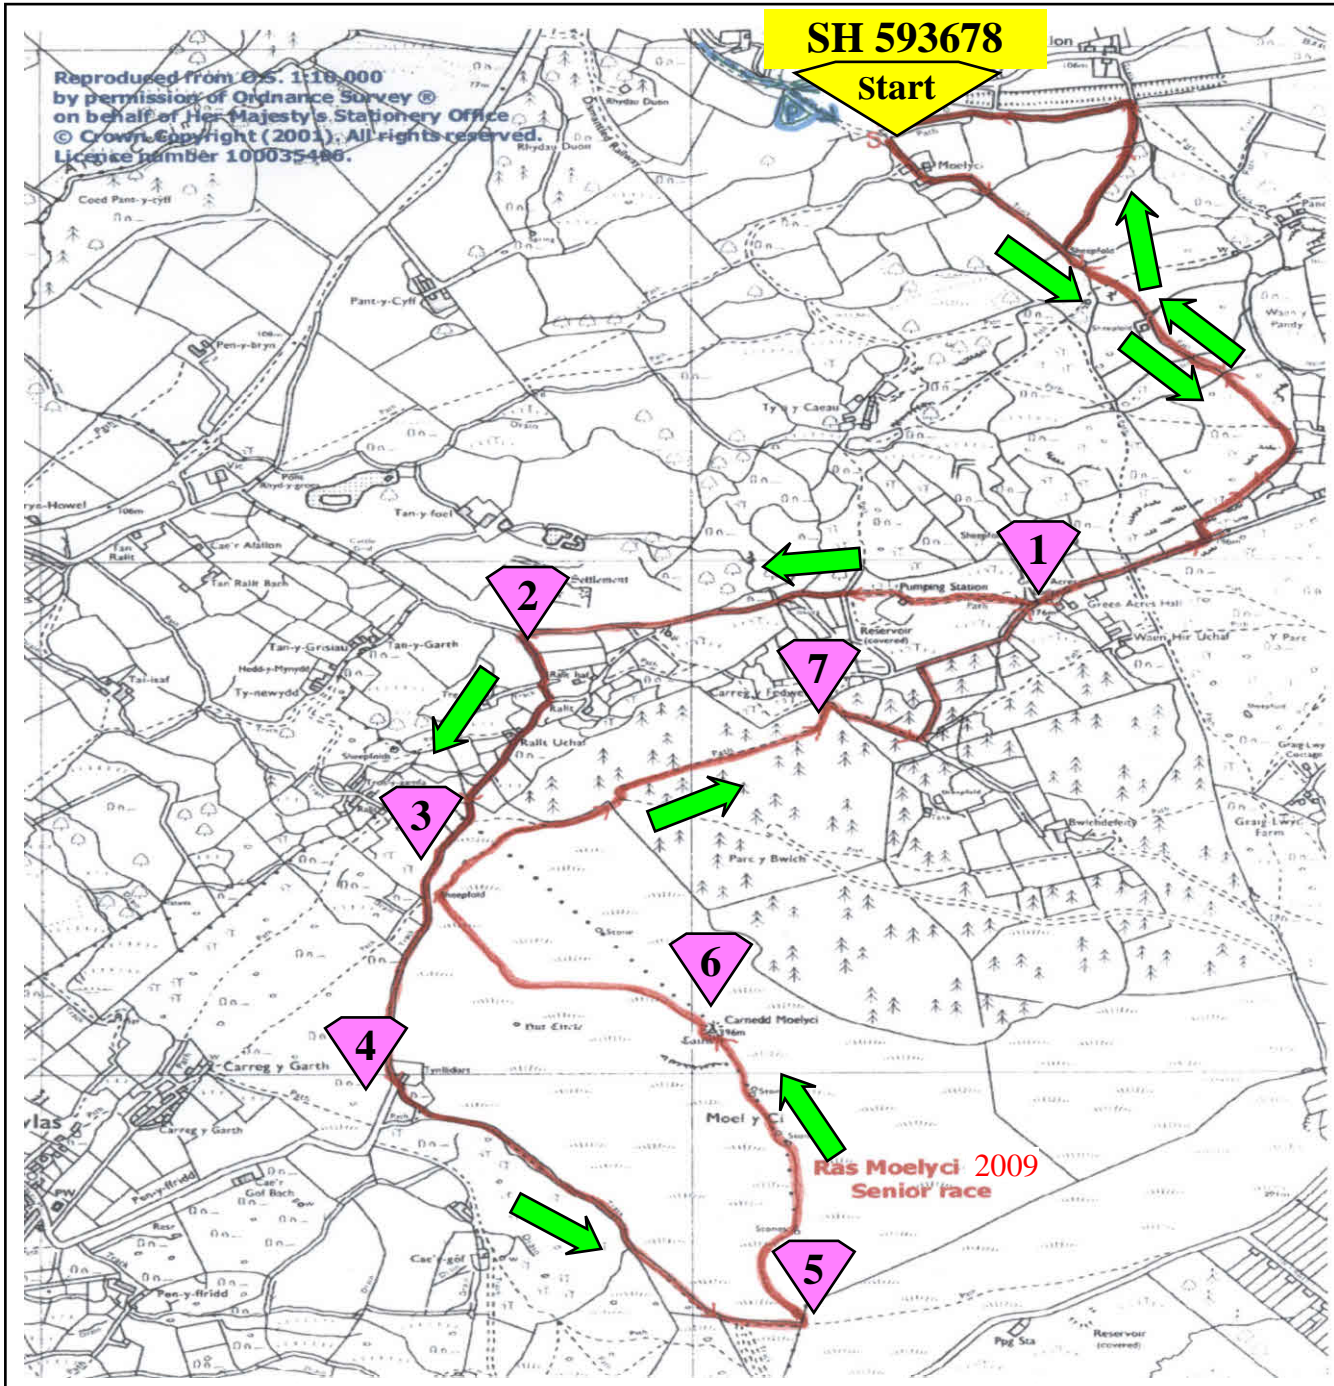

Ras Moel y Ci, Sat. 20th. Feb. 2010. 11-00am race start.

ST	Pedr	SH593678
MP 1	Godfrey	SH595669
MP 2	Papa Delta	SH587667
MP 3	Pete BBC	SH586663
MP 4	Ray	SH585660
MP 5	Postie	SH592655
MP6	Al	SH591661
MP7	Karen	SH592667
FIN	Pedr	SH593678

Vehicle at MP4