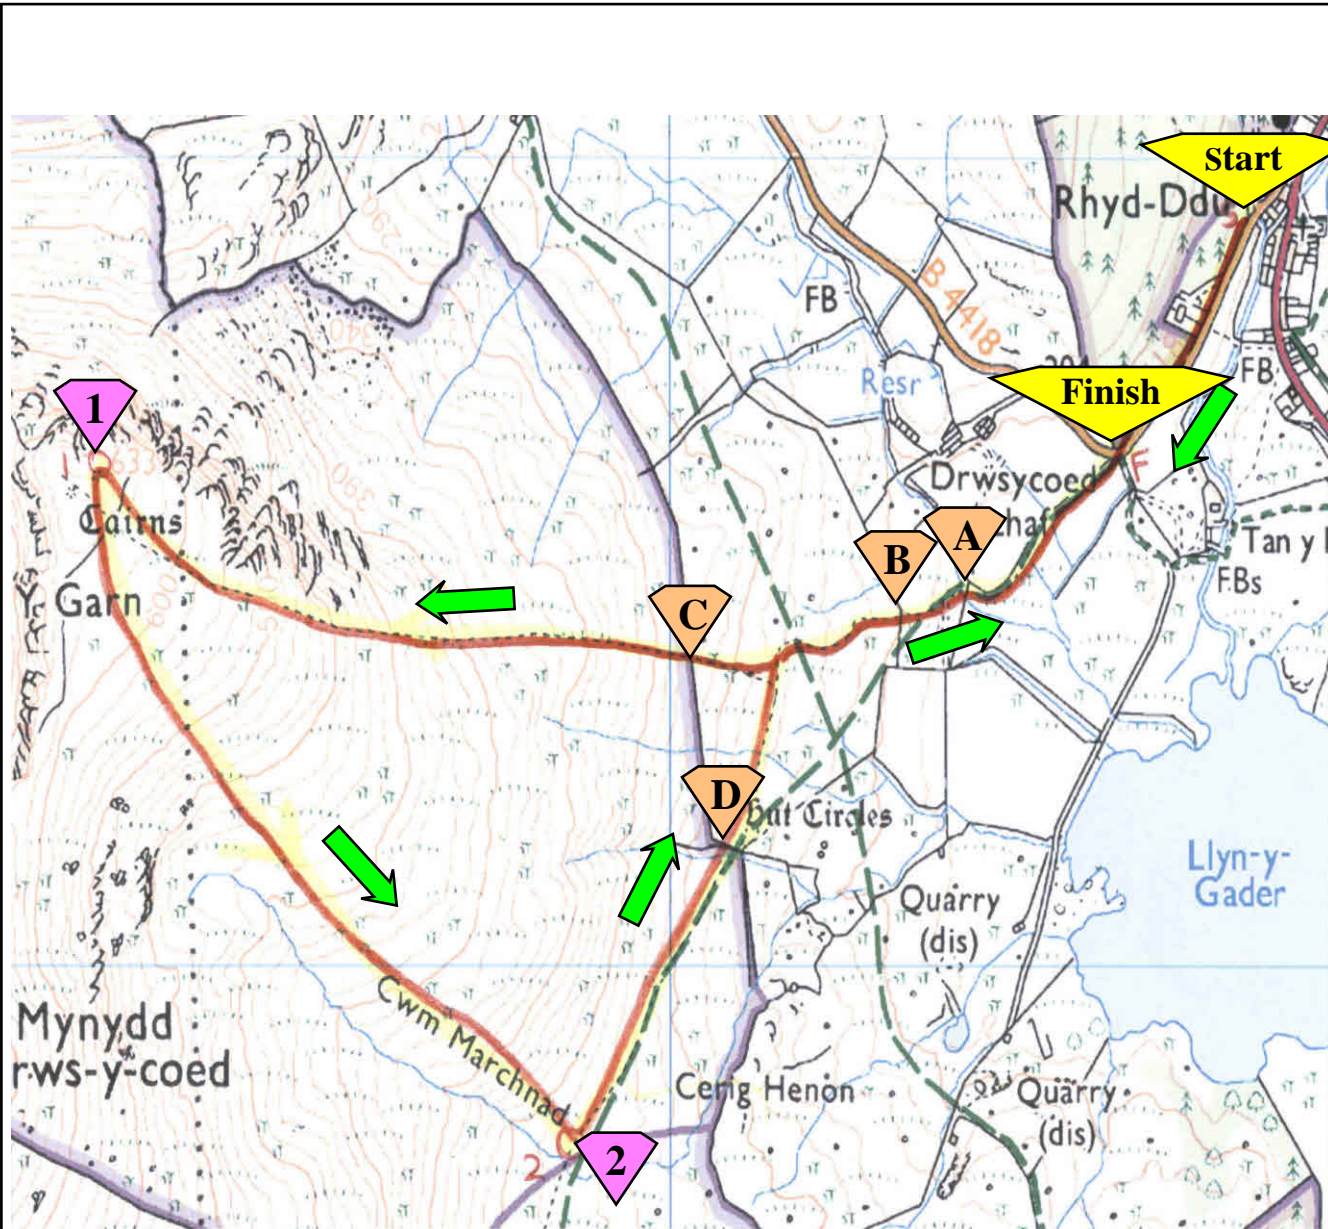

Y Garn Fell Race, Sat, 1st. Aug. 2009. British Championship Race.

START	SH568529
CP 1	SH551526
CP 2	SH558517
Gate A	SH564524
Gate B	SH563524
Gate C	SH560523
Gate D	SH561521
FINISH	SH566526

Ladies Race
1-00pm Start.

Mens Race
2-15pm Start.